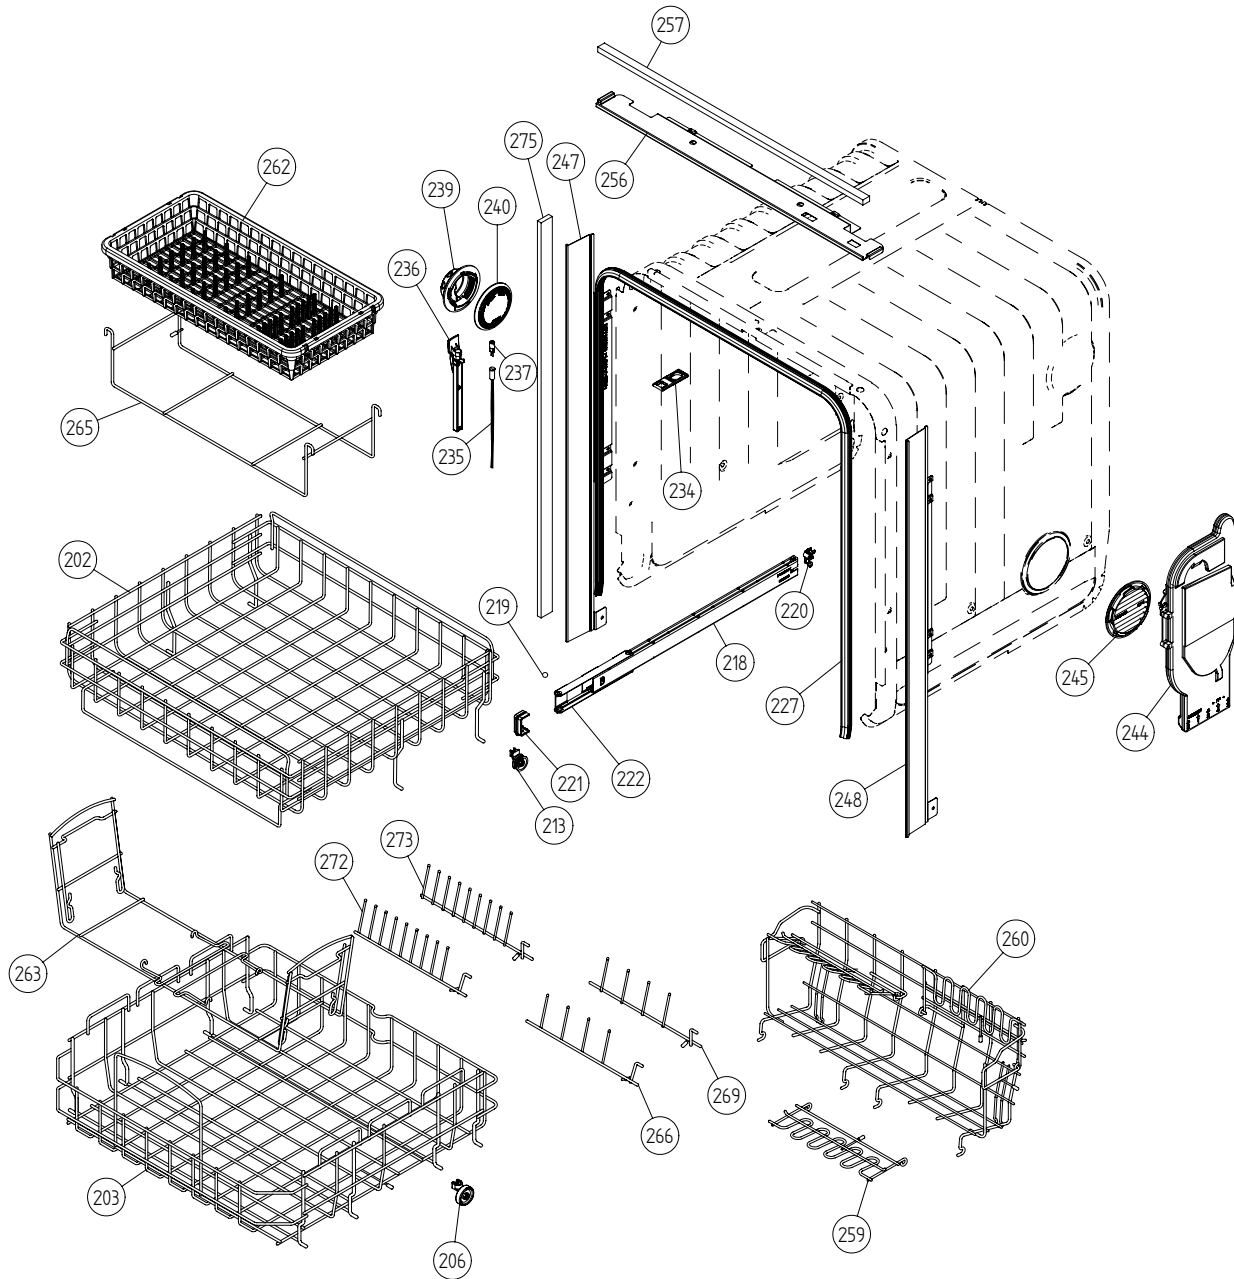

Base and related parts

ASKO, D3232 Encore US - Titanium FI #1073232276 (DW20.4)

Pos	Spare part No.	Description	Qty	Comment
101	8074450	Bottom Outer DW20	1 Pc's	
101-a	8901104	Screw 20 Torx Machine	2 Pc's	
101-b	8901110	Screw w/ORing DW 05/06 25T	4 Pc's	
102	8073880	REAR PANEL	1 Pc's	
102-a	8902357	Screw	5 Pc's	
105	8074228	Foot	2 Pc's	
106	8073647	FOOT ADJUSTABLE FROM FRONT CPL	1 Pc's	
108	8073480	Toe Kick bracket Right & Left	2 Pc's	
111	8073481-49	Spring Kicking Plate L Gray	2 Pc's	
116	8058353	Sound Absorb Guard	1 Pc's	
119	8074260	SOUND ABSORBTION PROFILE	1 Pc's	
125	8076822	GUARD PLATE	1 Pc's	
125-a	8902357	Screw	4 Pc's	
133	8051957	Slide foot 02 DW	3 Pc's	
134	8076163-77	Door spring	1 Pc's	
134	8071323-77	DW Extra Heavy Duty Door Spr	1 Pc's	
135	8079046	CORD SET AMERICA	1	
136	8079045	TERMINAL BLOCK D3000 W/ RFI	1	
136-a	8902131	Screw	1 Pc's	
140	8073825	Inl Valve Single 120V Sens	1	
140-a	8052189	HOSE CLIP RFZ 17.0-706R	1 Pc's	
141	8073879	Fill hose quick connect	1	
142	8006948	Grommet	1 Pc's	
143	8074230	Rubber Hose	1 Pc's	
143-a	8052189	HOSE CLIP RFZ 17.0-706R	2 Pc's	
144	8074585	Felt Kick Plate 05	1 Pc's	
149	8054907	BRACKET LAMP SWITCH	1 Pc's	
149-a	8902087	Screw Plastic Housing 20 Torx	1 Pc's	
150	8073834	MICROSWITCH LIGHTING	1 Pc's	
157	8073566-81	Toe Kick Mettalic	1 Pc's	
162	8079832	CABLE HOLDER SRC-8-01	1 Pc's	