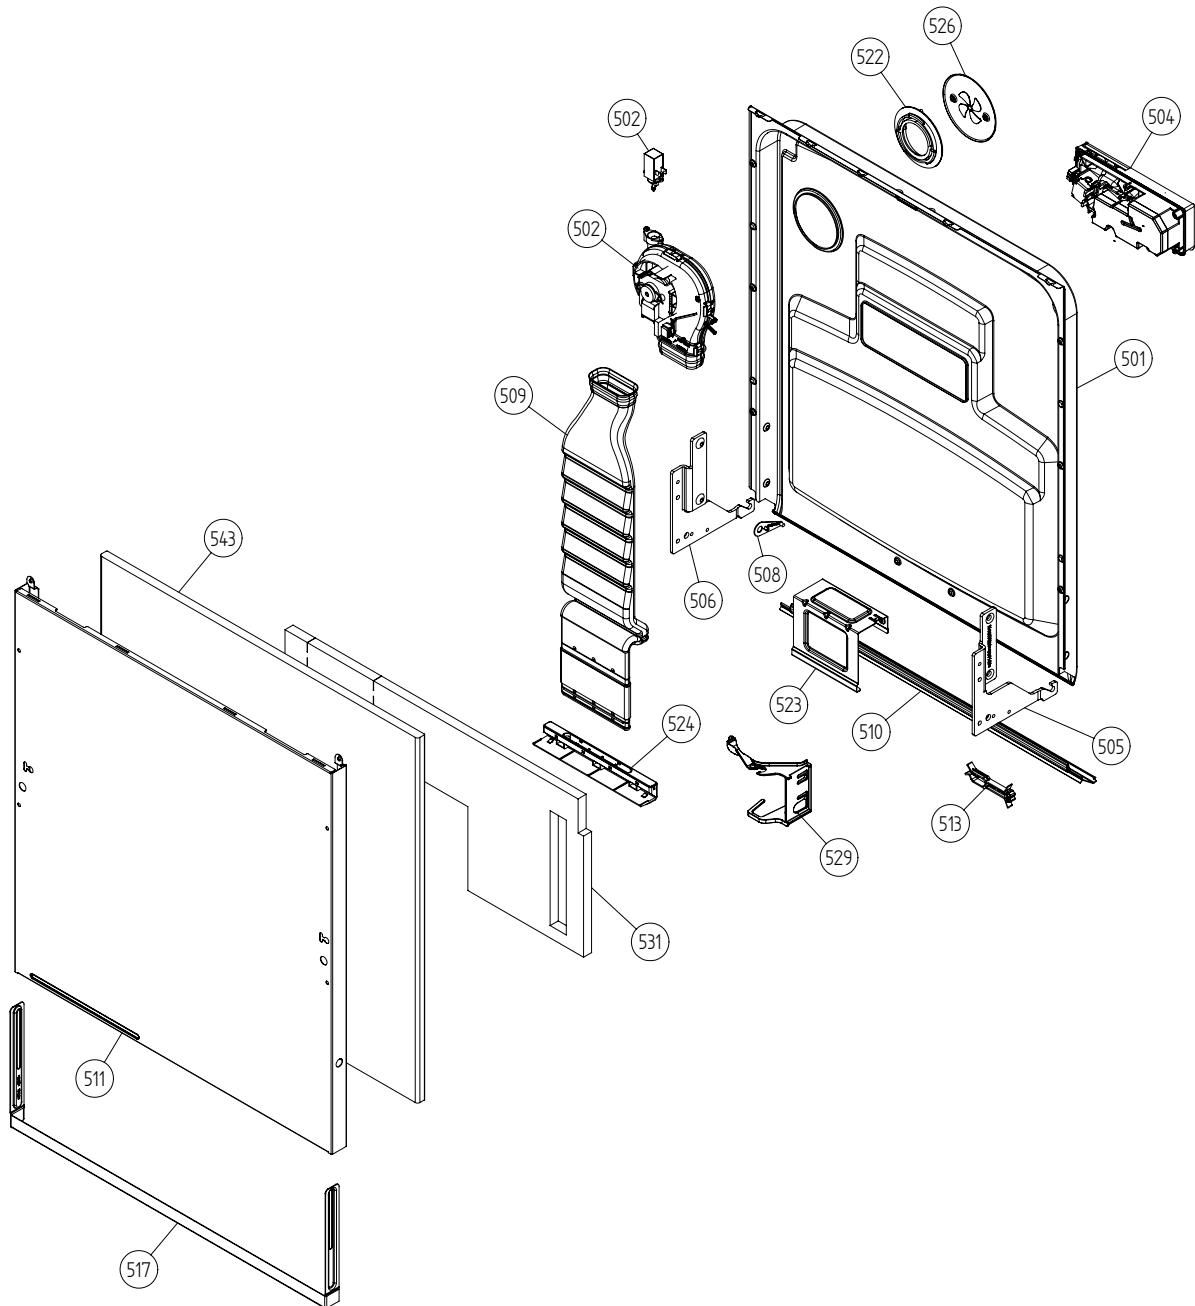

Inner/Outer Door Panel and related parts

ASKO, D3232 Encore US - Titanium FI #1073232276 (DW20.4)

Pos	Spare part No.	Description	Qty	Comment
501	8801254	Inner Door 3251XL	1 Pc's	
501-a	8900646	Screw 20 Torx SS	6 Pc's	
501-b	8902121	Screw	4 Pc's	
502	8073851	Fan Complete 120V	1 St	
502-a	8058501	ORing Turbo Fan Dry 05/06 DW	1 Pc's	
502-b	8052778	WAX MOTOR DW 05/06	1 Pc's	
504	8073803	Combdisp Reed Reay 120V	1 St	
504-a	8071916	SEAL,DET.COMP.LID repl by 8071918	1 Pc's	
504-b	8071917	CAP RINSE AGENT	1 Pc's	
504-c	8071918	Detergent Lid Complete	1 Pc's	
504-d	8072288	Sealing Strip Combdisp	1 Pc's	
504-f	8902087	Screw Plastic Housing 20 Torx	6 Pc's	
505	8057524	Hinge Right DW 05/06	1 Pc's	
505-a	8057530	Screw hinge 05	1 Pc's	
505-b	33500262	Nut Term Block	1 Pc's	
506	8057525	Hinge left DW 05/06	1 Pc's	
506-a	8057530	Screw hinge 05	1 Pc's	
506-b	33500262	Nut Term Block	1 Pc's	
507	8057530	Screw hinge 05	2 Pc's	
507-a	33500262	Nut Term Block	2 Pc's	
508	8057948	Slide washer hinge bearing 05	2 Pc's	
509	8057963-P	Air Channel Adj 1895 FI	1 Pc's	
510	8060254	Lower SealInner Door 05/06 DW	1 Pc's	
511	8074800-PT	DOOR OUTER LONG INT. ADJUST.	1	
511	8074800-PT-81	Outer door long 3000XL	1	
511-a	8900646	Screw 20 Torx SS	6 Pc's	
513	8074015	CABLE BRACKET DOOR	1 Pc's	
517	8074012-81	Adj Frame Air Channel	1 Pc's	
517-a	8902133	Screw	2 Pc's	
522	8057964	Locking ring turbo fan 05	1 Pc's	
522-a	8902085	Screw 20T for Plastic	2 Pc's	
523	8057983	Brace	1 Pc's	
523-a	8900646	Screw 20 Torx SS	2 Pc's	
523-b	8902357	Screw	2 Pc's	
524	8072732-33	Nozzle Air Duct	1 Pc's	
526	8058484	SS Coverplate Turbo Fan DW	1 Pc's	
526-a	8902085	Screw 20T for Plastic	2 Pc's	
529	8074278	Bracket for harness	1 Pc's	
531	8074258	Sound Absorbtion Outer Door	1 Pc's	