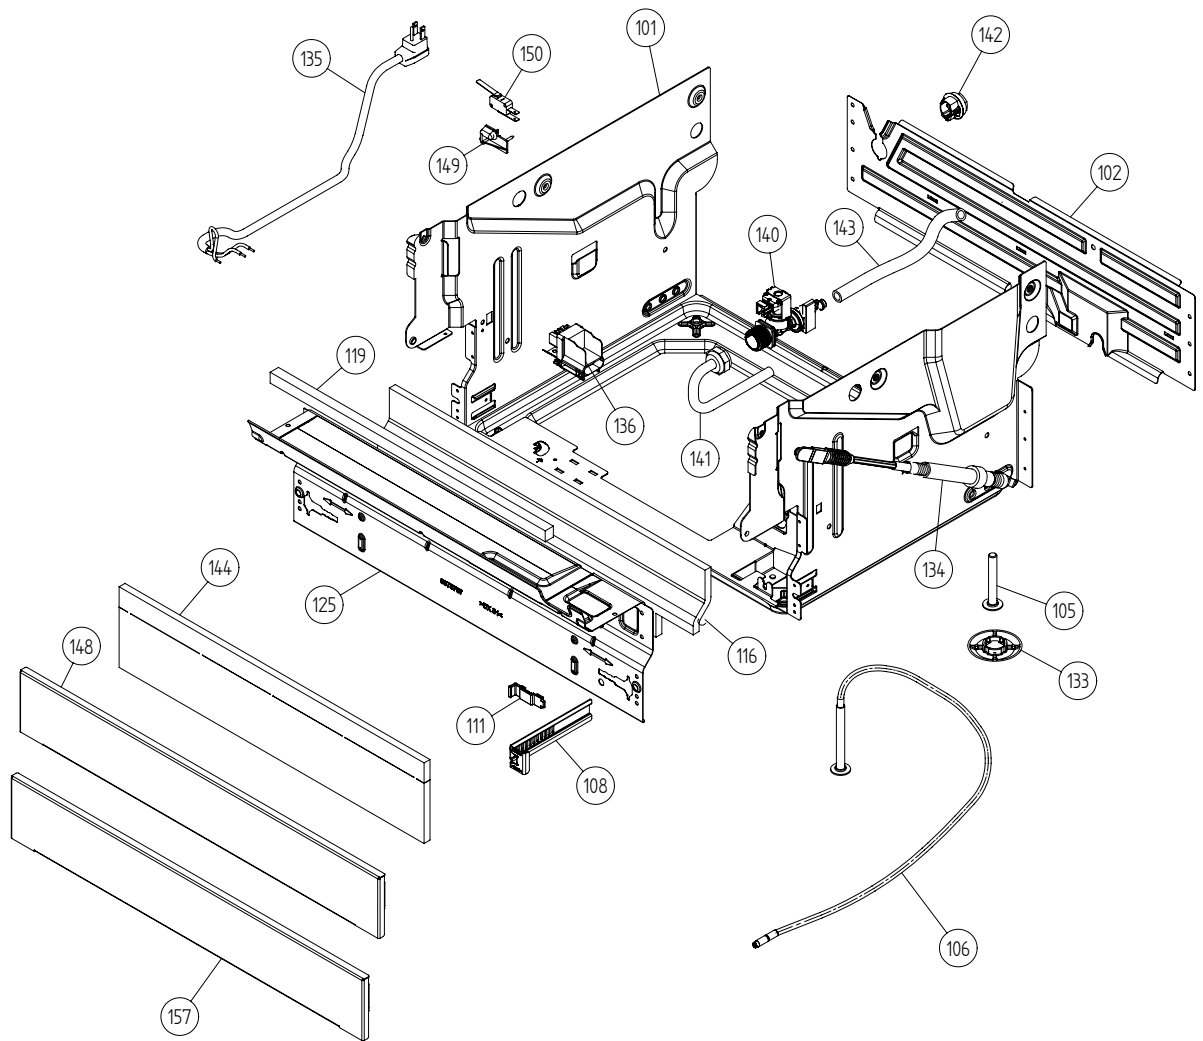

Base and related parts

ASKO, D3232 Encore US - Titanium FI #1073232276 (DW20.4)

Pos	Spare part No.	Description	Qty	Comment
101	8074450	Bottom Outer DW20	1 Pc's	
101-a	8901104	Screw 20 Torx Machine	2 Pc's	
101-b	8901110	Screw w/ORing DW 05/06 25T	4 Pc's	
102	8073880	REAR PANEL	1 Pc's	
102-a	8902357	Screw	5 Pc's	
105	8074228	Foot	2 Pc's	
106	8073647	FOOT ADJUSTABLE FROM FRONT CPL	1 Pc's	
108	8073480	Toe Kick bracket Right & Left	2 Pc's	
111	8073481-49	Spring Kicking Plate L Gray	2 Pc's	
116	8058353	Sound Absorb Guard	1 Pc's	
119	8074260	SOUND ABSORBTION PROFILE	1 Pc's	
125	8076822	GUARD PLATE	1 Pc's	
125-a	8902357	Screw	4 Pc's	
133	8051957	Slide foot 02 DW	3 Pc's	
134	8076163-77	Door spring	1 Pc's	
134	8071323-77	DW Extra Heavy Duty Door Spr	1 Pc's	
135	8079046	CORD SET AMERICA	1	
136	8079045	TERMINAL BLOCK D3000 W/ RFI	1	
136-a	8902131	Screw	1 Pc's	
140	8073825	Inl Valve Single 120V Sens	1	
140-a	8052189	HOSE CLIP RFZ 17.0-706R	1 Pc's	
141	8073879	Fill hose quick connect	1	
142	8006948	Grommet	1 Pc's	
143	8074230	Rubber Hose	1 Pc's	
143-a	8052189	HOSE CLIP RFZ 17.0-706R	2 Pc's	
144	8074585	Felt Kick Plate 05	1 Pc's	
149	8054907	BRACKET LAMP SWITCH	1 Pc's	
149-a	8902087	Screw Plastic Housing 20 Torx	1 Pc's	
150	8073834	MICROSWITCH LIGHTING	1 Pc's	
157	8073566-81	Toe Kick Mettalic	1 Pc's	
162	8079832	CABLE HOLDER SRC-8-01	1 Pc's	