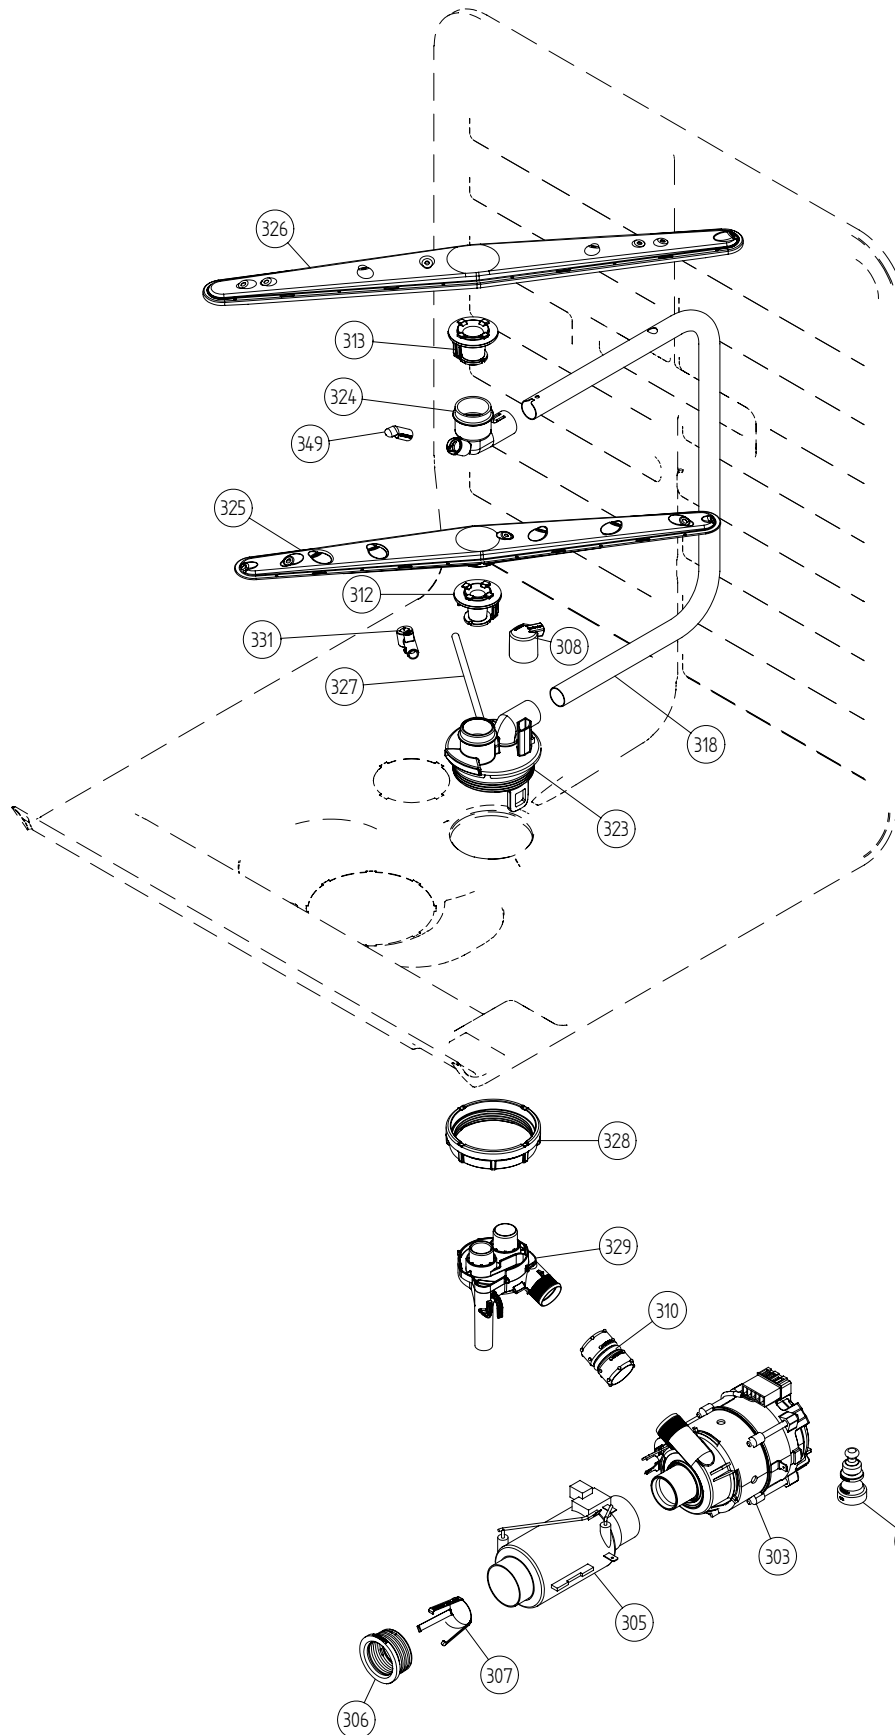

Wash System

ASKO, D3232 Encore US - Titanium FI #1073232276 (DW20.4)

Pos	Spare part No.	Description	Qty	Comment
301	8073502	-	1 Pc's	Not to be ordered
303	8073813	Circ Pump 120V 60HZ	1 St	
303-a	8075380	capacitor D3000	1 St	
304	8075130	Rubber Damper Circ Pump	1 Pc's	
305	8073785	Heating Element 1200W 120V	1 St	
306	8077724	SEALING HEATER	2 Pc's	
307	8075070	Insert For Heater	1 Pc's	
308	8073385-77	Cup Drainage Gray	1 Pc's	
310	8072888	Hose Circ Pump	1 Pc's	
310-a	8056491	HOSE CLIP 30.1-708	2 Pc's	
312	8076901-77	Spray arm bearing	1 Pc's	
313	8076903-77	Sprayarm Bearing repl by 8801268	1 Pc's	
313	8072731-77	SPRAYARM Repl.by 8801268	1 Pc's	
318	8073380	SPRAY PIPE DUO Ø18	1 St	
323	8801270	Spray arm bearing kit	1 Pc's	
323-a	8901765	ORing det Comp 03/04 DW	1 Pc's	
324	8801268	Spray arm bearing kit	1 Pc's	
325	8072891	Spray Arm Lower Complete	1 Pc's	
326	8072894	Spray Arm Upper Complete	1 Pc's	
327	8073381	Tube Pot Rinse	1 Pc's	
327-a	8902085	Screw 20T for Plastic	2 Pc's	
328	8071607	Locking Spray Pipe Bearing	1 Pc's	
329	8075936	Intermediate Welded	1 Pc's	
329-a	8079895	O-RING 20,0 X 4,0 NBR70	2 Pc's	
331	8072543-77	Spray Nozzle	1 Pc's	For part no 8073381 and 8072730-L-77
349	8076617-77	SPRAY NOZZLE DUODISH UL4	1 St