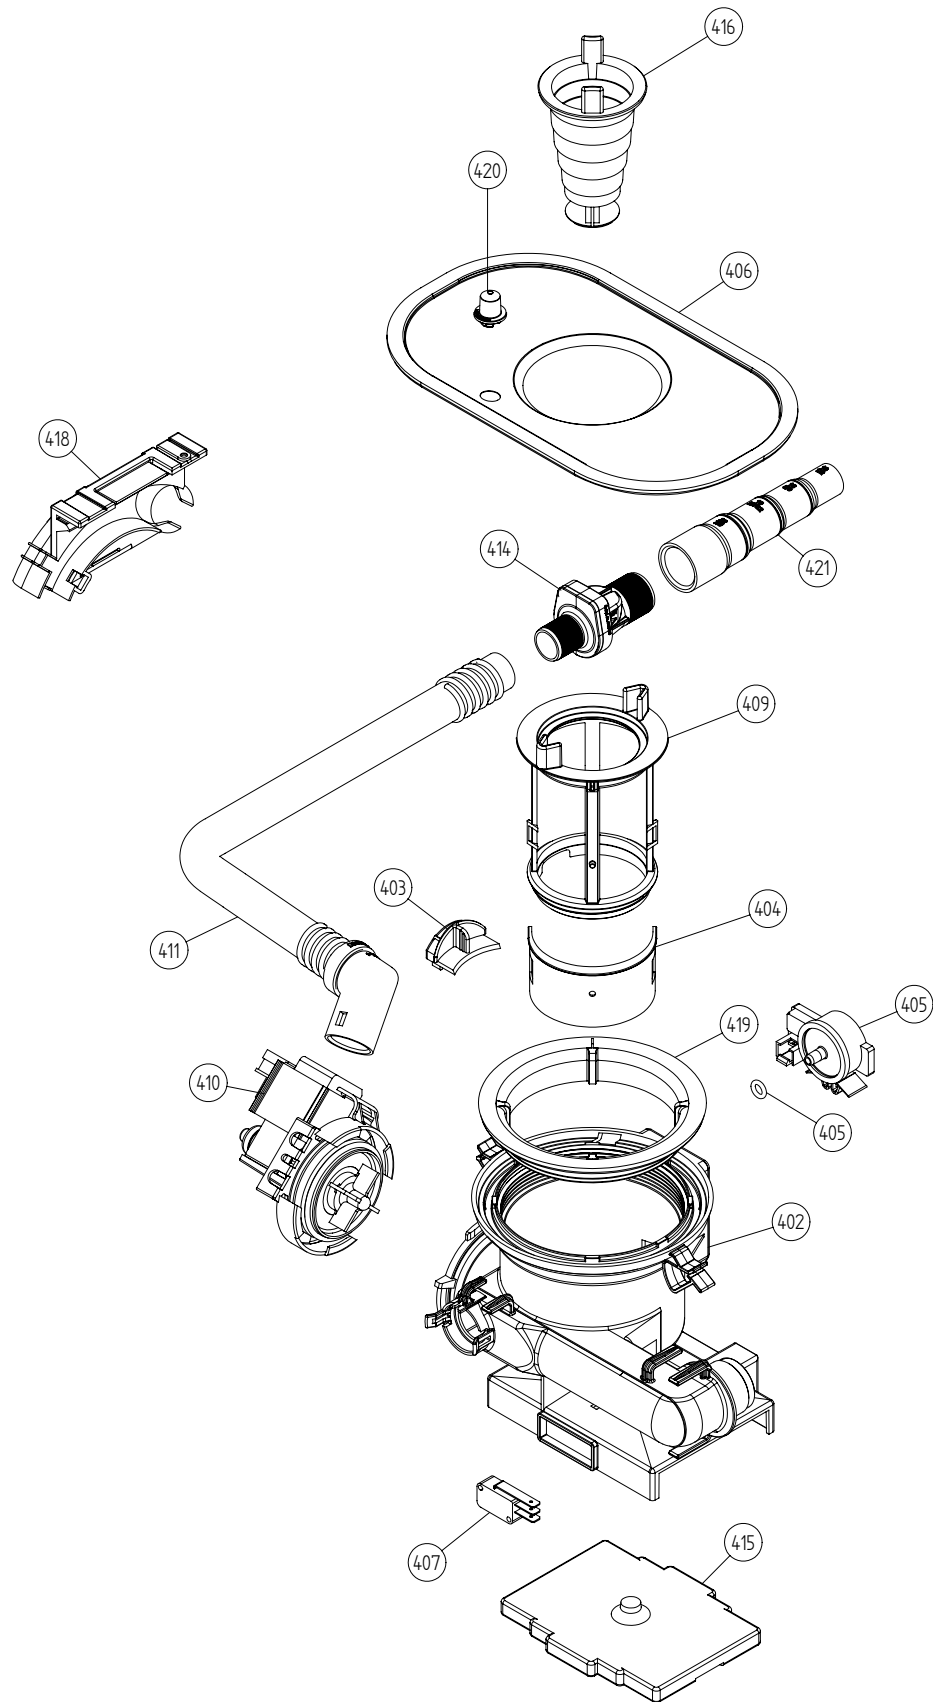

Bottom Well/Sump and related parts

ASKO, D3232 Encore US - Titanium FI #1073232276 (DW20.4)

Pos	Spare part No.	Description	Qty	Comment
402	8073691-77	Bottom Well Pressure Sensor	1 Pc's	
402-a	8073002	ORing	1 Pc's	
403	8057487-79	Sump Plug DW 05/06 Cleanout	1 Pc's	
404	8058454	Cover Str Basket 05/06 DW	1 Pc's	
405	8073839	Pressure Sensor	1 Pc's	
405-a	8074040	ORing	1 Pc's	
406	8074364	STRAINER DW20	1 Pc's	
407	8073835	MICROSWITCH FLOAT	1 Pc's	
409	8073396-77	INSERT STRAINER BASKET	1 Pc's	
410	8073818	Drain Pump D3000 DW	1 St	
410-a	8002584	ORing Drain Pump 05/06 DW	1 Pc's	
411	8074030	Outlet Hose D3000 DW	1 St	
411-a	8052239	HOSE CLIP RFZ 28.5-31.6-706R	1 Pc's	
411-b	8052430	Cable Strip	1 Pc's	
414	8801248	Check Valve Kit	1 Pc's	
414-a	8052239	HOSE CLIP RFZ 28.5-31.6-706R	1 Pc's	
414-b	8053642	HOSE CLIP 27,1-708	1 St	
415	8075110	FLOAT	1 Pc's	
416	8057972-77	Strainer Basket Grey 05/06 DW	1 Pc's	
418	8072528-77	Holder Outlet Hose	1	
418-a	8053642	HOSE CLIP 27,1-708	1 St	
418-b	8052239	HOSE CLIP RFZ 28.5-31.6-706R	1 Pc's	
418-c	33700450	Cable Strip	1	
418-d	8902072	Screw	1 Pc's	
419	8072848	Lockring Bottom Well	1 Pc's	
420	8074760-77	Ventilator	1 Pc's	
421	8075321	End Cuff	1 St